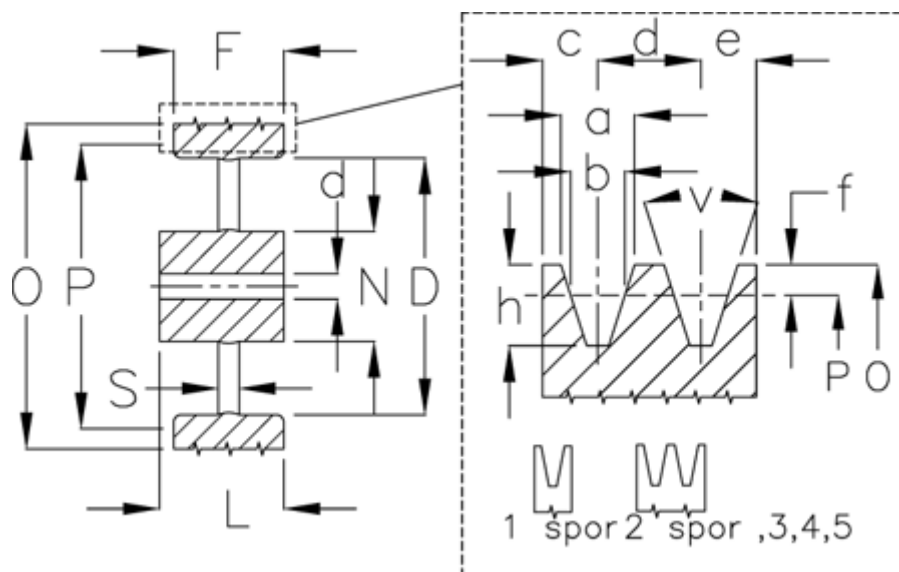

Article number: 60410050002

Description: V-belt pulley, no bore A 500/2

Measures

D	= 467	S	= 16
d	= 25	Type	= A
F	= 35.0		
L	= 50		
N	= 100		
Number of ribs	= 2		
O	= 505.5		
P	= 500		